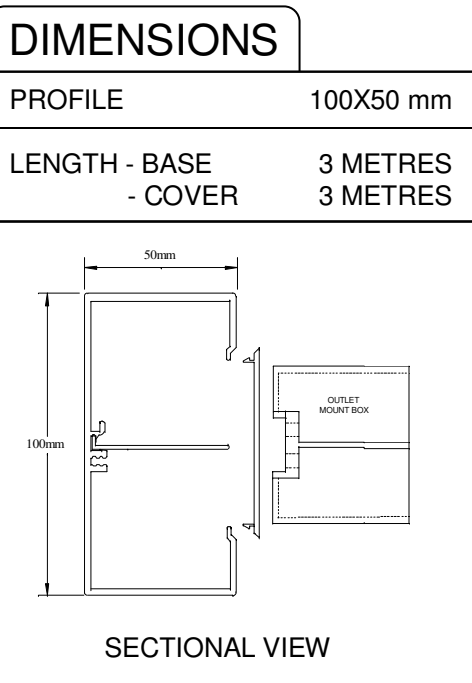

CENTREPOINT

2 CHANNEL ALUMINIUM SERVICE COLUMN

- ASC30 & ASC36 -

3M & 3.6M COLUMNS

EACH CENTREPOINT KIT CONTAINS

- ✦ **3M OR 3.6M COLUMN COMPLETE WITH COVER**
- ✦ **6 FREE UNIVERSAL OUTLET MOUNTING KITS**
- ✦ **FLOOR & CEILING MOUNTING HARDWARE**
- ✦ **CEILING TRIM AND FLOOR TRIM**

CAPACITY	
TOP CHANNEL	990mm ²
BOTTOM CHANNEL	990mm ²

SPECIALS
USING LONG LENGTHS AND "INTERNAL JOINER SLEEVES" CENTREPOINT SERVICE COLUMNS CAN BE QUICKLY MADE TO ORDER FOR ALMOST ANY SPECIFIED LENGTH. POWDERCOATING IS ALSO AVAILABLE FOR SPECIAL COLOURS. Note that "Specials" are non-returnable items.